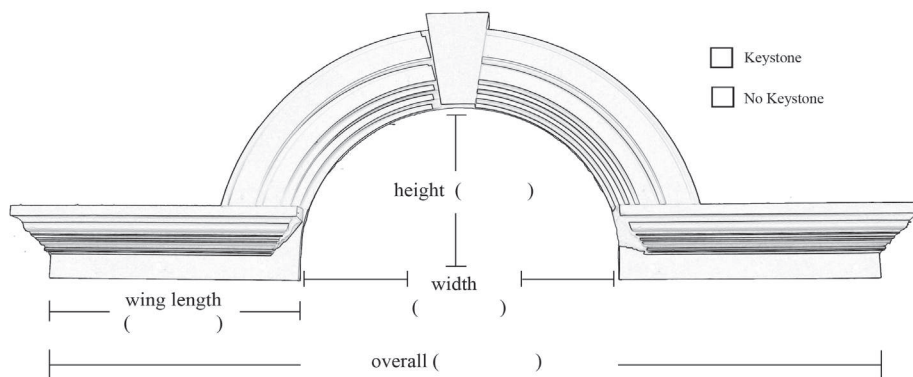

Standard Sizes up to 96"

2-1/2" x Window Head with Bottom Trim

2-1/2" Window Head with Bottom Trim

MWH 979 10" x 2-1/2" x Window Head with Bottom Trim

MWH 980 8" x 2-1/2" x Window Head with Bottom Trim

MWH 981 12" x 2-1/2" x Window Head with Bottom Trim

MWH 982 14" x 2-1/2" x Window Head with Bottom Trim

**Available with Keystone*

WINDOW HEADS

Custom Window Head Order Sheet

Fax -770-962-6988

From: _____ Date: _____

Company: _____

Phone Number: _____ Fax Number: _____

Number of pages including cover: _____

To Order Specify:

- 1) Arch Moulding - (MMLD 1046, MMLD 1033, MMLD 1033-1) _____
- 2) Arch Size - (24" up to 72" Available) _____
- 3) Keystone (K) / No Keystone _____
- 4) Wing Style - MWH 900, MWH 901, or MWH 902 _____
- 5) Wing Length - Standard Size up to 42", (43" Up Custom) _____
- 6) Arch Closed - MWH 911 OR MWH911-O) _____