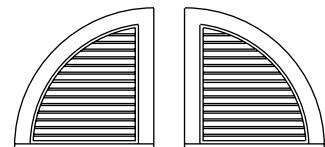

No. 651-110 Shutter Top

Width: Specify 14", 16", 18"

Example to Order: You have ordered 650-110-14-42 Shutter (shutter size is 14" wide by 42" high). If you want a Shutter Top to match, **order 651-110-14** (14" wide shutter top).

ADDITIONAL SIZES: 650-110-24-55, 650-110-88-55